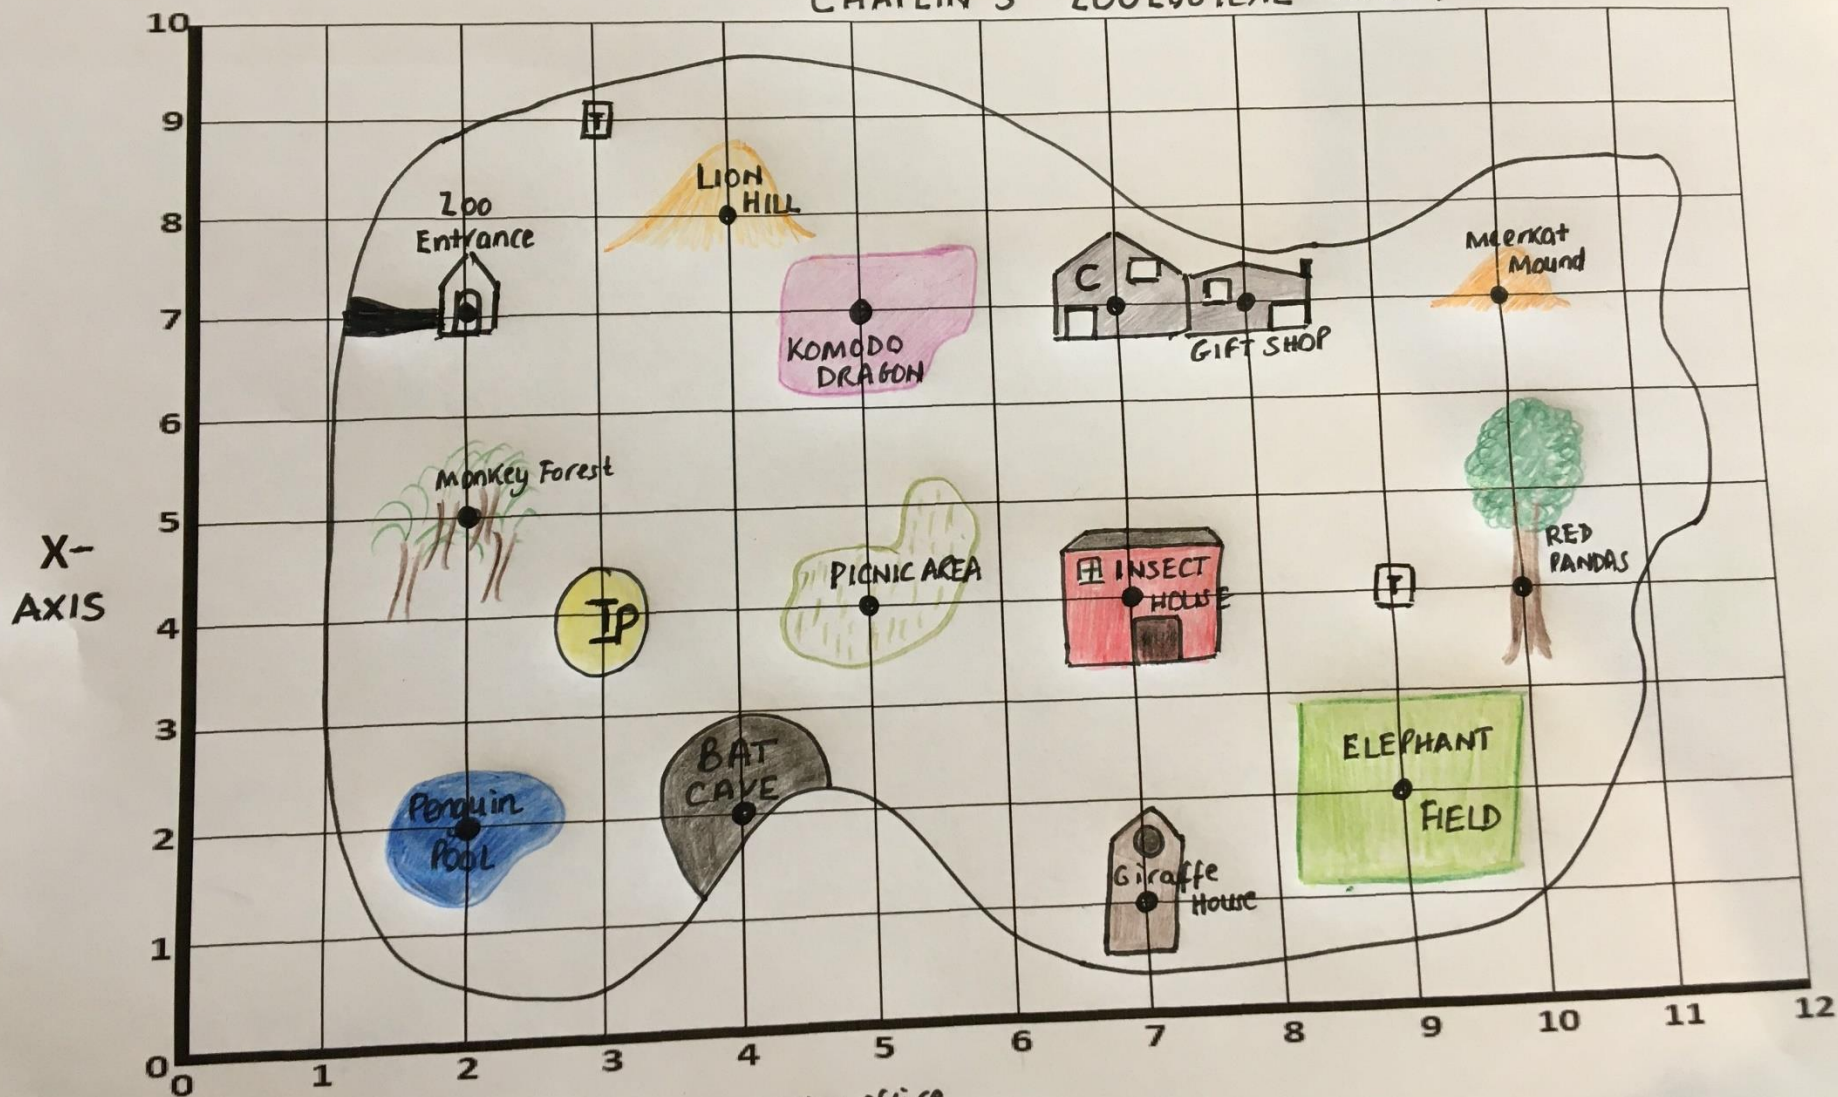

# CHAPLIN'S ZOOLOGICAL PARK.

T - toilets

IP - ice-cream parlour

C - Conservation office

Y-AXIS